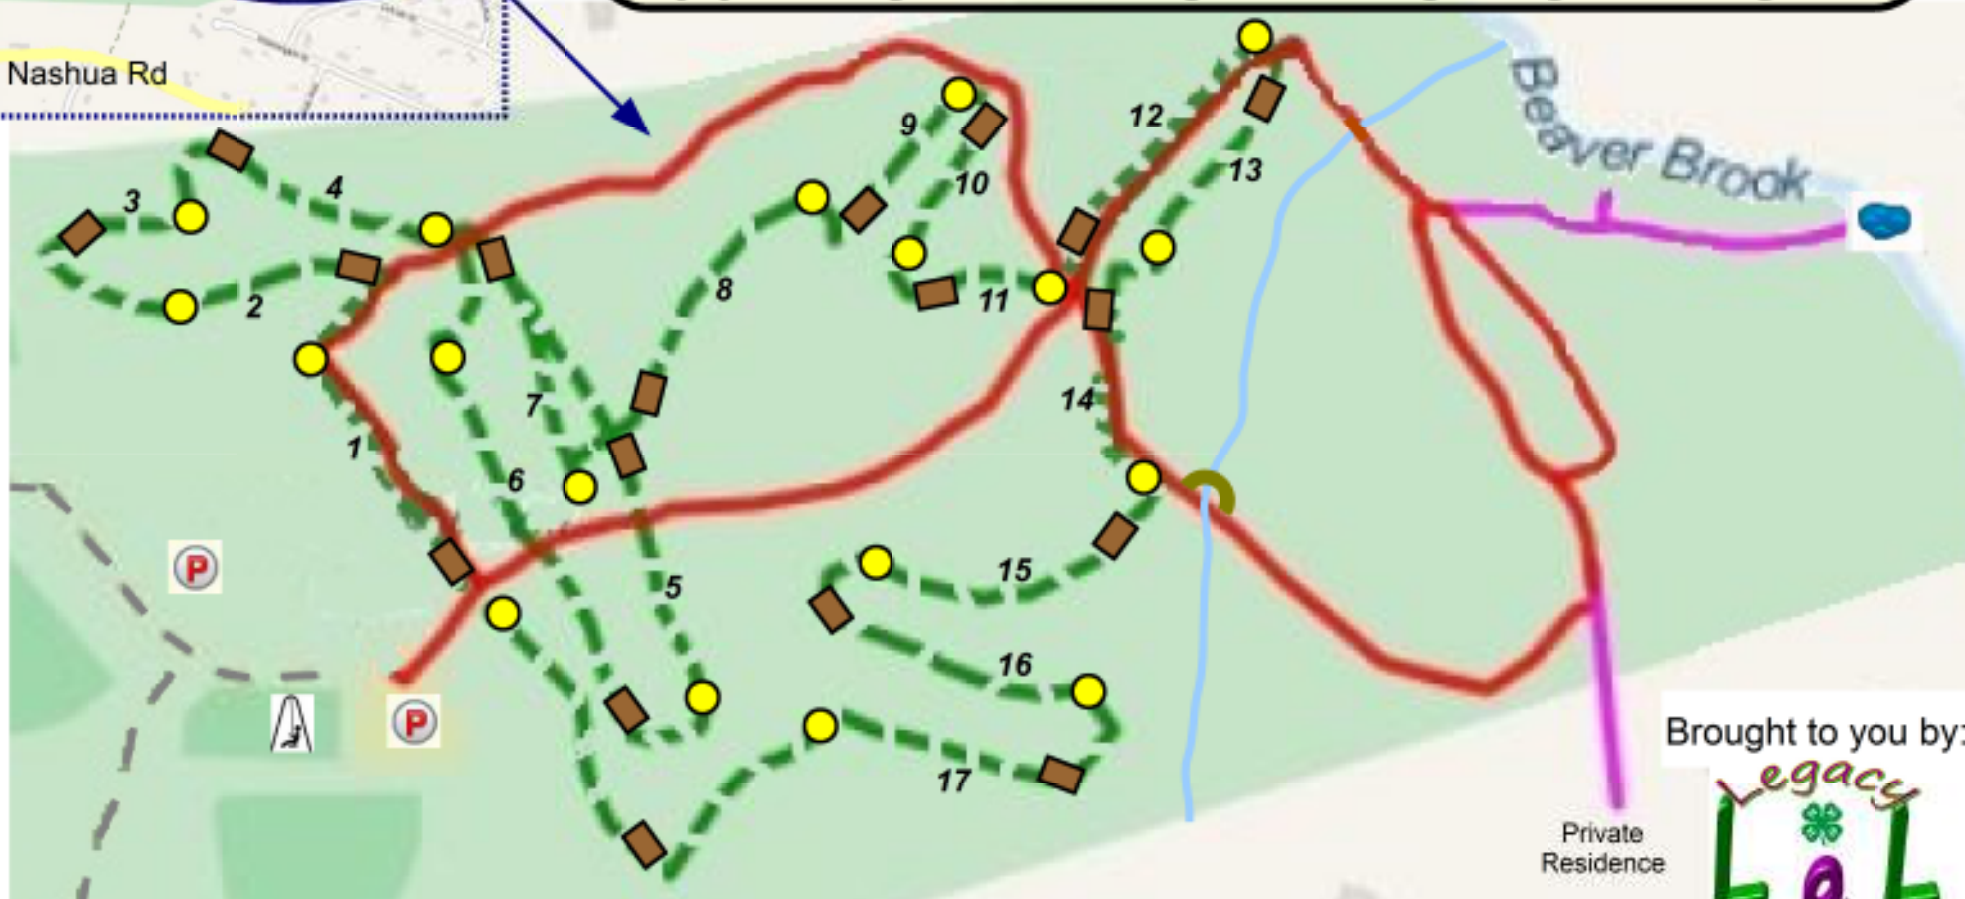

## Key:

- Walking Trail ~1 mile
- - - Disc Golf Course
- ◆ Tee
- Basket

- - - Driveway/Enter/Exit
- Ⓟ Parking
- ⚓ Playground
- 🌿 Brook Crossing
- 🌊 Beaver Brook Overlook

*Enjoy walking, snowshoeing, mtn biking and geocaching here!*